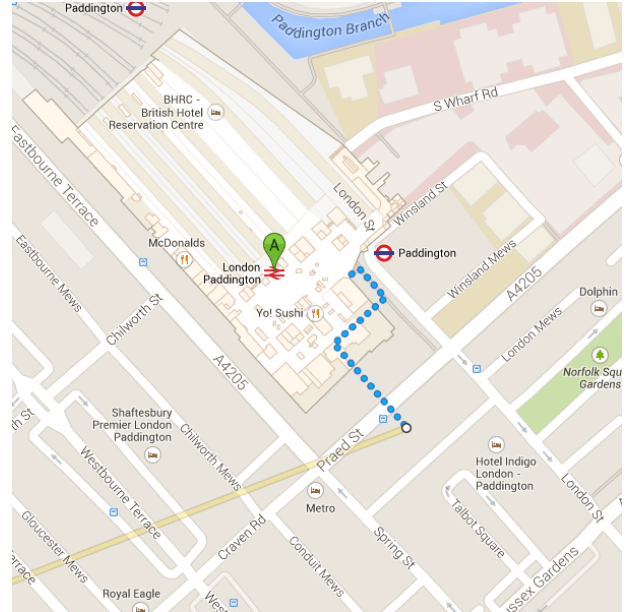

Directions from London Paddington to Tower Hill

10:40 pm ○ London Paddington
United Kingdom

🚶 Walk to Paddington
About 2 min , 381 ft

Head **northeast**

Turn **right**

Destination will be on the right

Take entrance Paddington
(Entrance 2)

23 ft

92 ft

266 ft

10:42 pm ○ Paddington

🚇 **Circle Line** towards Hammersmith
29 min (15 stops)
Service run by [Transport for London](#)

11:11 pm ○ Tower Hill

🚶 Walk to Tower Hill
About 3 min , 0.1 mi

Take exit Tower Hill (Entrance 1)

Head **south** on **Tower Hill/A100**
toward **Tower Hill/A100**

📍 Take the stairs

200 ft

420 ft

11:13 pm ● Tower Hill
London, UK

[Transport for London - 0843 222 1234](#)

These directions are for planning purposes only. You may find that construction projects, traffic, weather, or other events may cause conditions to differ from the map results, and you should plan your route accordingly. You must obey all signs or notices regarding your route.